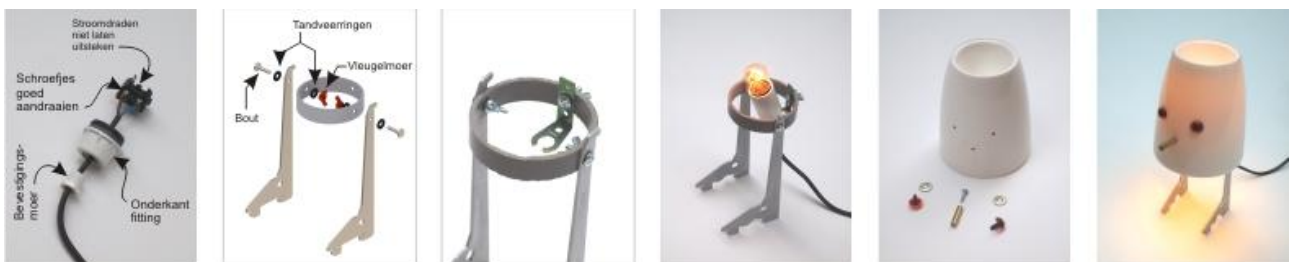

- Eibert developed three unique designs, workshop participants could choose from;
- Each design could be made using Praxis materials, products and tools only;
- Eibert introduced\* himself with a talk on art, science, technology and recycling, packed with curiosities and hilarious events from his archives. After that, some robots that assisted Eibert, also introduced themselves (\*for improved visibility, a large screen and live streaming video were used);
- During the workshop, Eibert was assisted by his robots, as well as by 15 of his own students from the Design Academy Eindhoven;
- The workshop took 4 hours (including breaks for drinks) and was a huge success!;
- To finish off the day, a great after-workshop dinner was arranged.